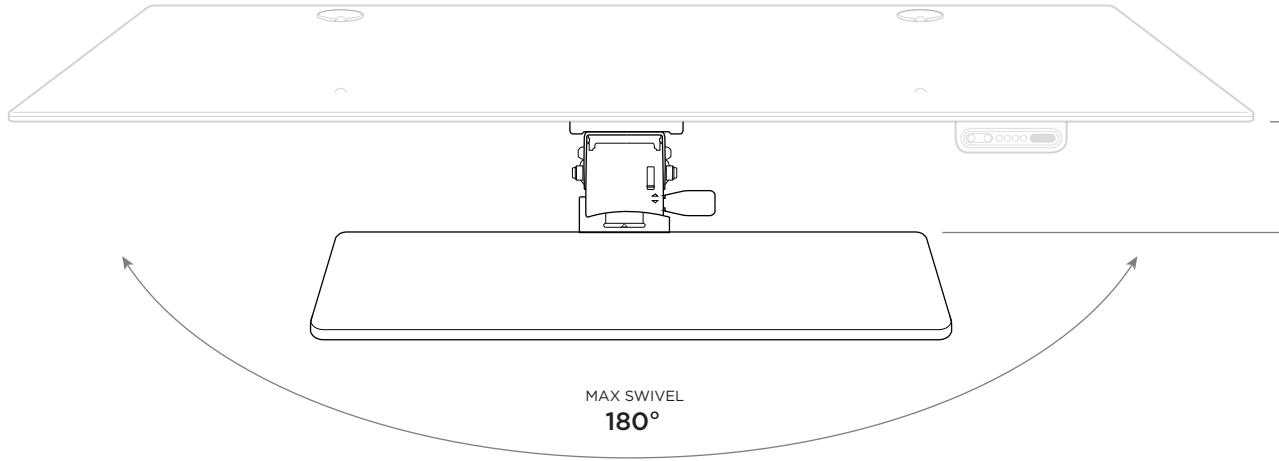

nextdesk™ NextSpace™

Optional Keyboard Platform - Technical Drawing

MAX DISTANCE FROM DESK SURFACE: 5.0"
MIN DISTANCE FROM DESK SURFACE: .875"

WIDTH 29.0"

MAX PULLOUT LENGTH 17.5"

MAX NEGATIVE ANGLE -15°

MAX POSITIVE ANGLE +10°

MIN PULLOUT LENGTH 0"

**Available in matching solid bamboo or aluminum*