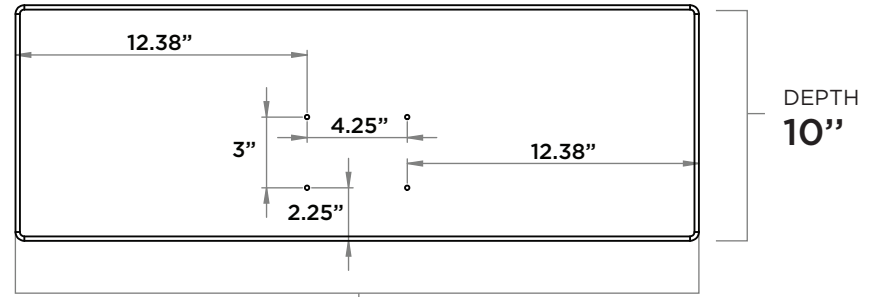

nextdesk™ NextSpace™

Optional Keyboard Platform - Technical Drawing

MAX DISTANCE FROM DESK SURFACE: 5.0"
MIN DISTANCE FROM DESK SURFACE: .875"

WIDTH 29.0"

MAX PULLOUT LENGTH 17.5"

MAX NEGATIVE ANGLE -15°

MAX POSITIVE ANGLE +10°

MIN PULLOUT LENGTH 0"

**Available in matching solid bamboo or aluminum*